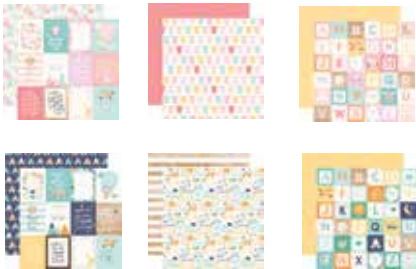

Anchor PAPER Express **PRESS**

February 2019

Bringing you Express news since 2007 - Our 135th Issue! Pg. 1

LOYALTY PROGRAM SPECIAL

We love our creative and crafty Express customers!

Be our Valentine and a Loyalty Program Member to receive an exclusive, additional 14% off your entire purchase February 11th - February 16th. (**Sale excludes AlteNew products**)

Find out how to become an Anchor Paper Express Loyalty member at your favorite store - no purchase necessary!

NEW PRODUCTS

ECHO PARK
Hello Baby Boy &
Hello Baby Girl
Collections

CARTA BELLA
Baseball &
Flower Market

IMPRESSION OBSESSION
Stamps

MAKE + TAKE

Featured Style:
Impression Obsession kit
$3 ea. or 2 for $5

Check out Instagram for a sneak peek at the February Make and Take!

MONTHLY SALES

WAREHOUSE:
ZCO-SPECIALS Retail Packs **Buy One Get One FREE**

CRAFTING:
ALL Stencils (excluding AlteNew) **20% OFF**

Note: Sales are valid in stores only. Sales cannot be combined with other coupons or offers, or used on previous purchases, special orders, or clearance. Sales do not include machines. All sales exclude AlteNew Products. Crafting items only unless specified.

FOLLOW US

on social media to stay up-to-date on everything exciting happening at Anchor Paper Express!!

Plymouth
12855 Highway 55
Plymouth, MN 55441
Ph. 763.550.0926

STORE HOURS:
Monday - Friday
8am to 5pm
Saturday 9am to 5pm
Sunday CLOSED

Roseville Express
2786 Fairview Ave. N.
Roseville, MN 55113
Ph. 651.783.5955

Have questions, comments, or suggestions

Send an email to:

edusold@anchorpaper.com

www.anchorpaper.com/index.php/express-stores